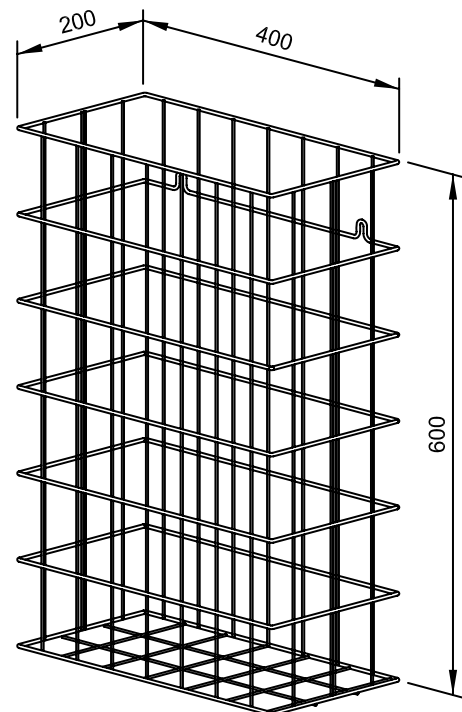

# WASTE BASKET STAINLESS STEEL WP151-1

400 x 600 x 200 mm

Capacity approx. 48 l

- Waste basket in robust, germ-reducing and easy-care stainless steel wire (AISI 304).
- 2.5 mm and 4 mm thick lattice work. Fastening eyes in second row for invisible wall mounting.
- Capacity approx. 48 l.
- Mounting: With two screws.
- Delivery includes fixing material.
- Weight, including single package: 1.1 kg

## Suggested text for specifications:

Waste basket in stainless steel wire (AISI 304) for surface mounting or floor installation. 2.5 mm and 4 mm thick lattice work. Fastening eyes in second row for invisible wall mounting. Capacity approx. 48 l. Delivery includes fixing material.

Dimensions: 400 x 600 x 200 mm

Article No. WP151-1

Available surface	ID No.
Stainless steel satin finished	922 931

**Ernst Wagner GmbH & Co. KG**

Ernst-Abbe-Straße 21 · D-72770 Reutlingen · Tel.: +49712151539-0 · Fax: -20  
info@wagner-ewar.de · www.wagner-ewar.de