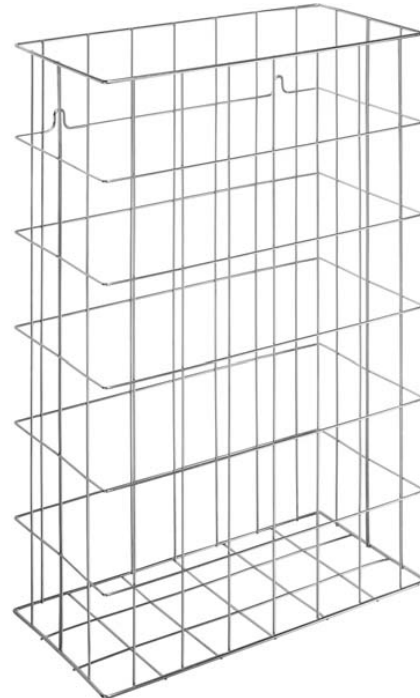

# WASTE BASKET STAINLESS STEEL WP151-1

400 x 600 x 200 mm

Capacity approx. 48 l

- Waste basket in robust, germ-reducing and easy-care stainless steel wire (AISI 304).
- 2.5 mm and 4 mm thick lattice work. Fastening eyes in second row for invisible wall mounting.
- Capacity approx. 48 l.
- Mounting: With two screws.
- Delivery includes fixing material.
- Weight, including single package: 1.1 kg

## Suggested text for specifications:

Waste basket in stainless steel wire (AISI 304) for surface mounting or floor installation. 2.5 mm and 4 mm thick lattice work. Fastening eyes in second row for invisible wall mounting. Capacity approx. 48 l. Delivery includes fixing material.

Dimensions: 400 x 600 x 200 mm

Article No. WP151-1

Available surface	ID No.
Stainless steel satin finished	922 931

**Ernst Wagner GmbH & Co. KG**

Ernst-Abbe-Straße 21 · D-72770 Reutlingen · Tel.: +49712151539-0 · Fax: -20  
info@wagner-ewar.de · www.wagner-ewar.de